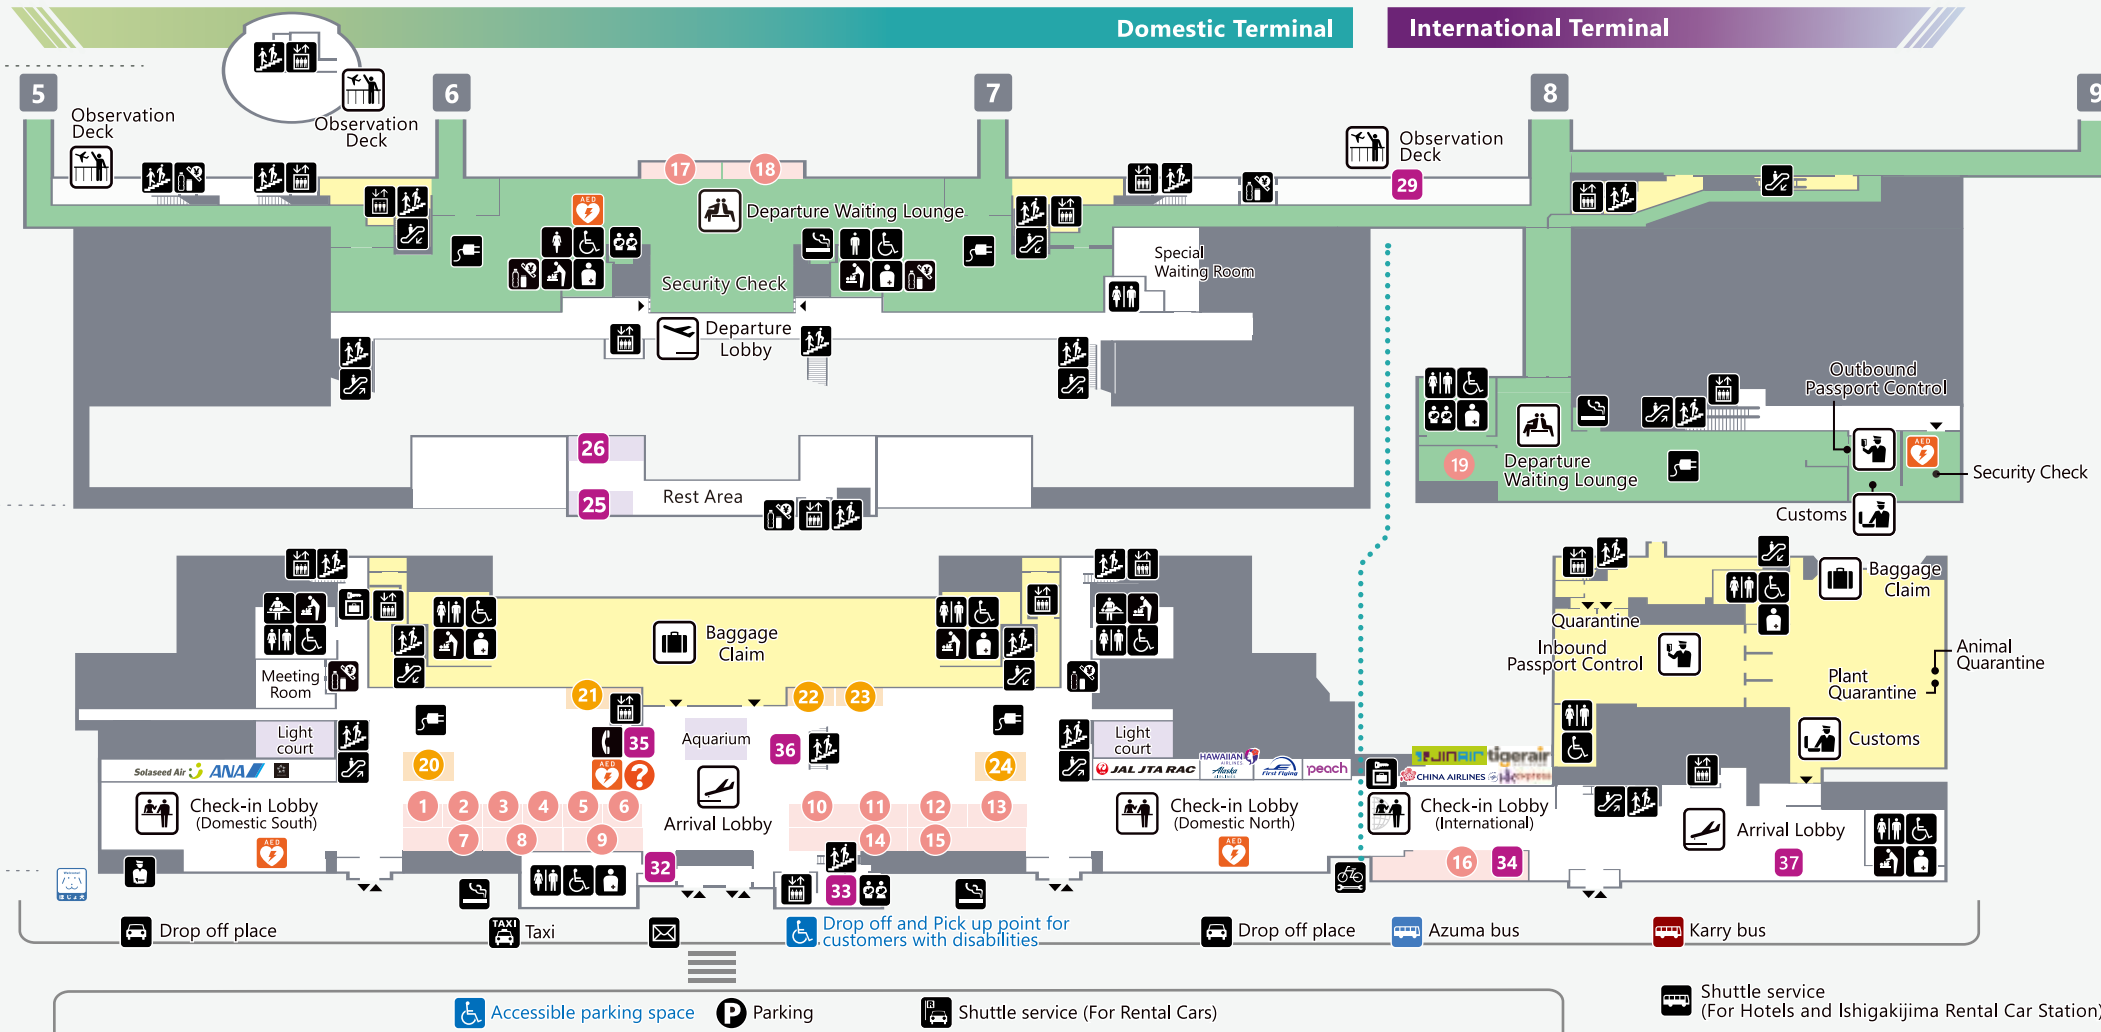

Airport Information counter
Domestic Terminal 1F Center Arrival Lobby
☎ 0980-87-0468 ☎ 7:30 AM - 9:00 PM

Terminal opening hours ☎ 6:30 AM - 10:00 PM

<https://www.ishigaki-airport.co.jp/en/>

Painu-shima
Ishigaki airport
Official Website

RF

Observation Deck

2F

Departure Lobby

1F

Check-in Lobby
Arrival Lobby

- Information Counter
- Toilets
- Accessible toilets
- Ostomy facilities
- Nursing beds
- Diaper changing table
- Nursery
- Assistance dog toilet
- Police
- Automated external defibrillator
- Arrival area
- Elevators
- Escalators
- Stairs
- Telephones
- Postbox
- Vending machines
- Coin operated lockers
- Free power socket corner
- Smoking area
- Cycle station
- Departure area

Free Wi-Fi

Be Okinawa Free Wi-Fi In Domestic Tml
SSID Be.Okinawa_Free_Wi-Fi

Ishigaki Airport Wi-Fi In International Tml
SSID Ishigaki-Airport-Wi-Fi

eSIM

You can purchase a paid eSIM via the QR code.

1F SHOP 7:30 AM - 8:00 PM