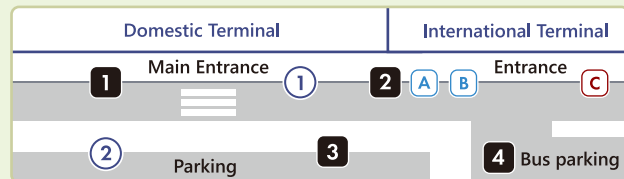

Transport & Parking

Transport & Parking

Transport

1 Taxi ① Drop-off and Pick-up point for customers with disabilities

2 Route Bus ② Accessible parking space

Azuma Bus

To Downtown (Ferry Terminal, Bus Terminal)

- No.02 West-around line
- No.04 No.10 Airport line
- No.05 No.06 Hirano line

To Tamatorizaki, Ibaruma, Hirakubo

No.03 East-around line

No.05 No.06 Hirano line

To Kabira Park

No.11

Yonehara Campground line
Or transfer at Bus Terminal