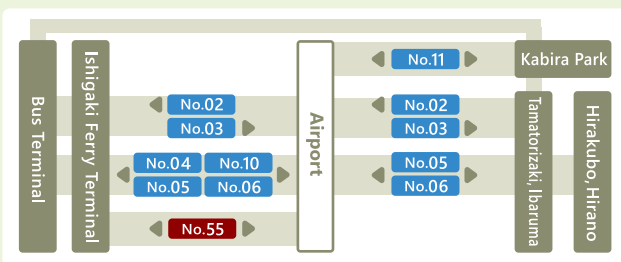

- No.02 West-around line
- No.04 No.10 Airport line
- No.05 No.06 Hirano line

To Tamatorizaki, Ibaruma, Hirakubo

No.03 East-around line

No.05 No.06 Hirano line

To Kabira Park

No.11

Yonehara Campground line
Or transfer at Bus Terminal

C Karry Bus

To Downtown (Ferry Terminal)

No.55 Direct Bus (Ferry Terminal - Airport)

3 Shuttle service (For Rental Cars)

4 Shuttle service (For Hotels and Ishigakijima Rental Car Station)

Parking

Capacity 360 cars